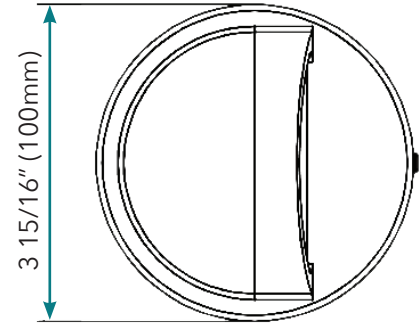

Easy replacement

Adjustable wattage

Features:

- 70° beam spread
- Adjustable wattage from 1W to 3W with a dip switch
- Engineered for outdoor lighting applications
- Aluminum construction
- Finish: Black
- Wet location listed
- Temperature rating: -40°C-+40°C
- 85 CRI
- 50,000 hour life
- 3 year limited warranty