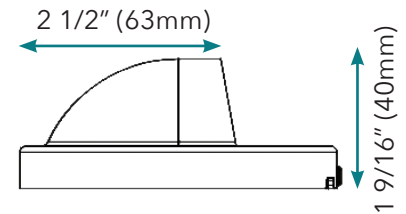

Easy replacement

Adjustable wattage

Features:

- 70° beam spread
- Adjustable wattage from 1W to 3W with a dip switch
- Engineered for outdoor lighting applications
- Aluminum construction
- Finish: Black
- Wet location listed
- Temperature rating: -40°C-+40°C
- 85 CRI
- 50,000 hour life
- 3 year limited warranty